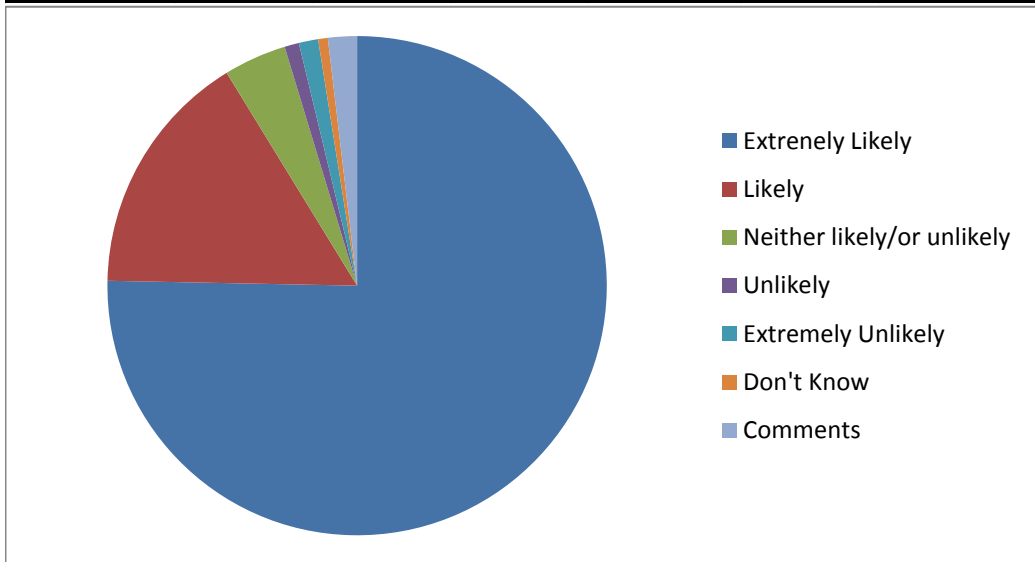

Extremely Likely	Likely	Neither likely/or unlikely	Unlikely	Extremely Unlikely	Don't Know	Comments
12	1	1				A few more Dr's
229	50	12	3	4	2	Nothing - always happy with my visit
						Put the date & time of appt in txt rer
						Excellent
						Excellect service by Dr Muthu & rece
						Receptionists Rude & Unhelpful, No :
Extremely Likely	Likely	Neither likely/or unlikely	Unlikely	Extremely Unlikely	Don't Know	Comments
241	51	13	3	4	2	6

s
ninder

option don't change anything
smile!